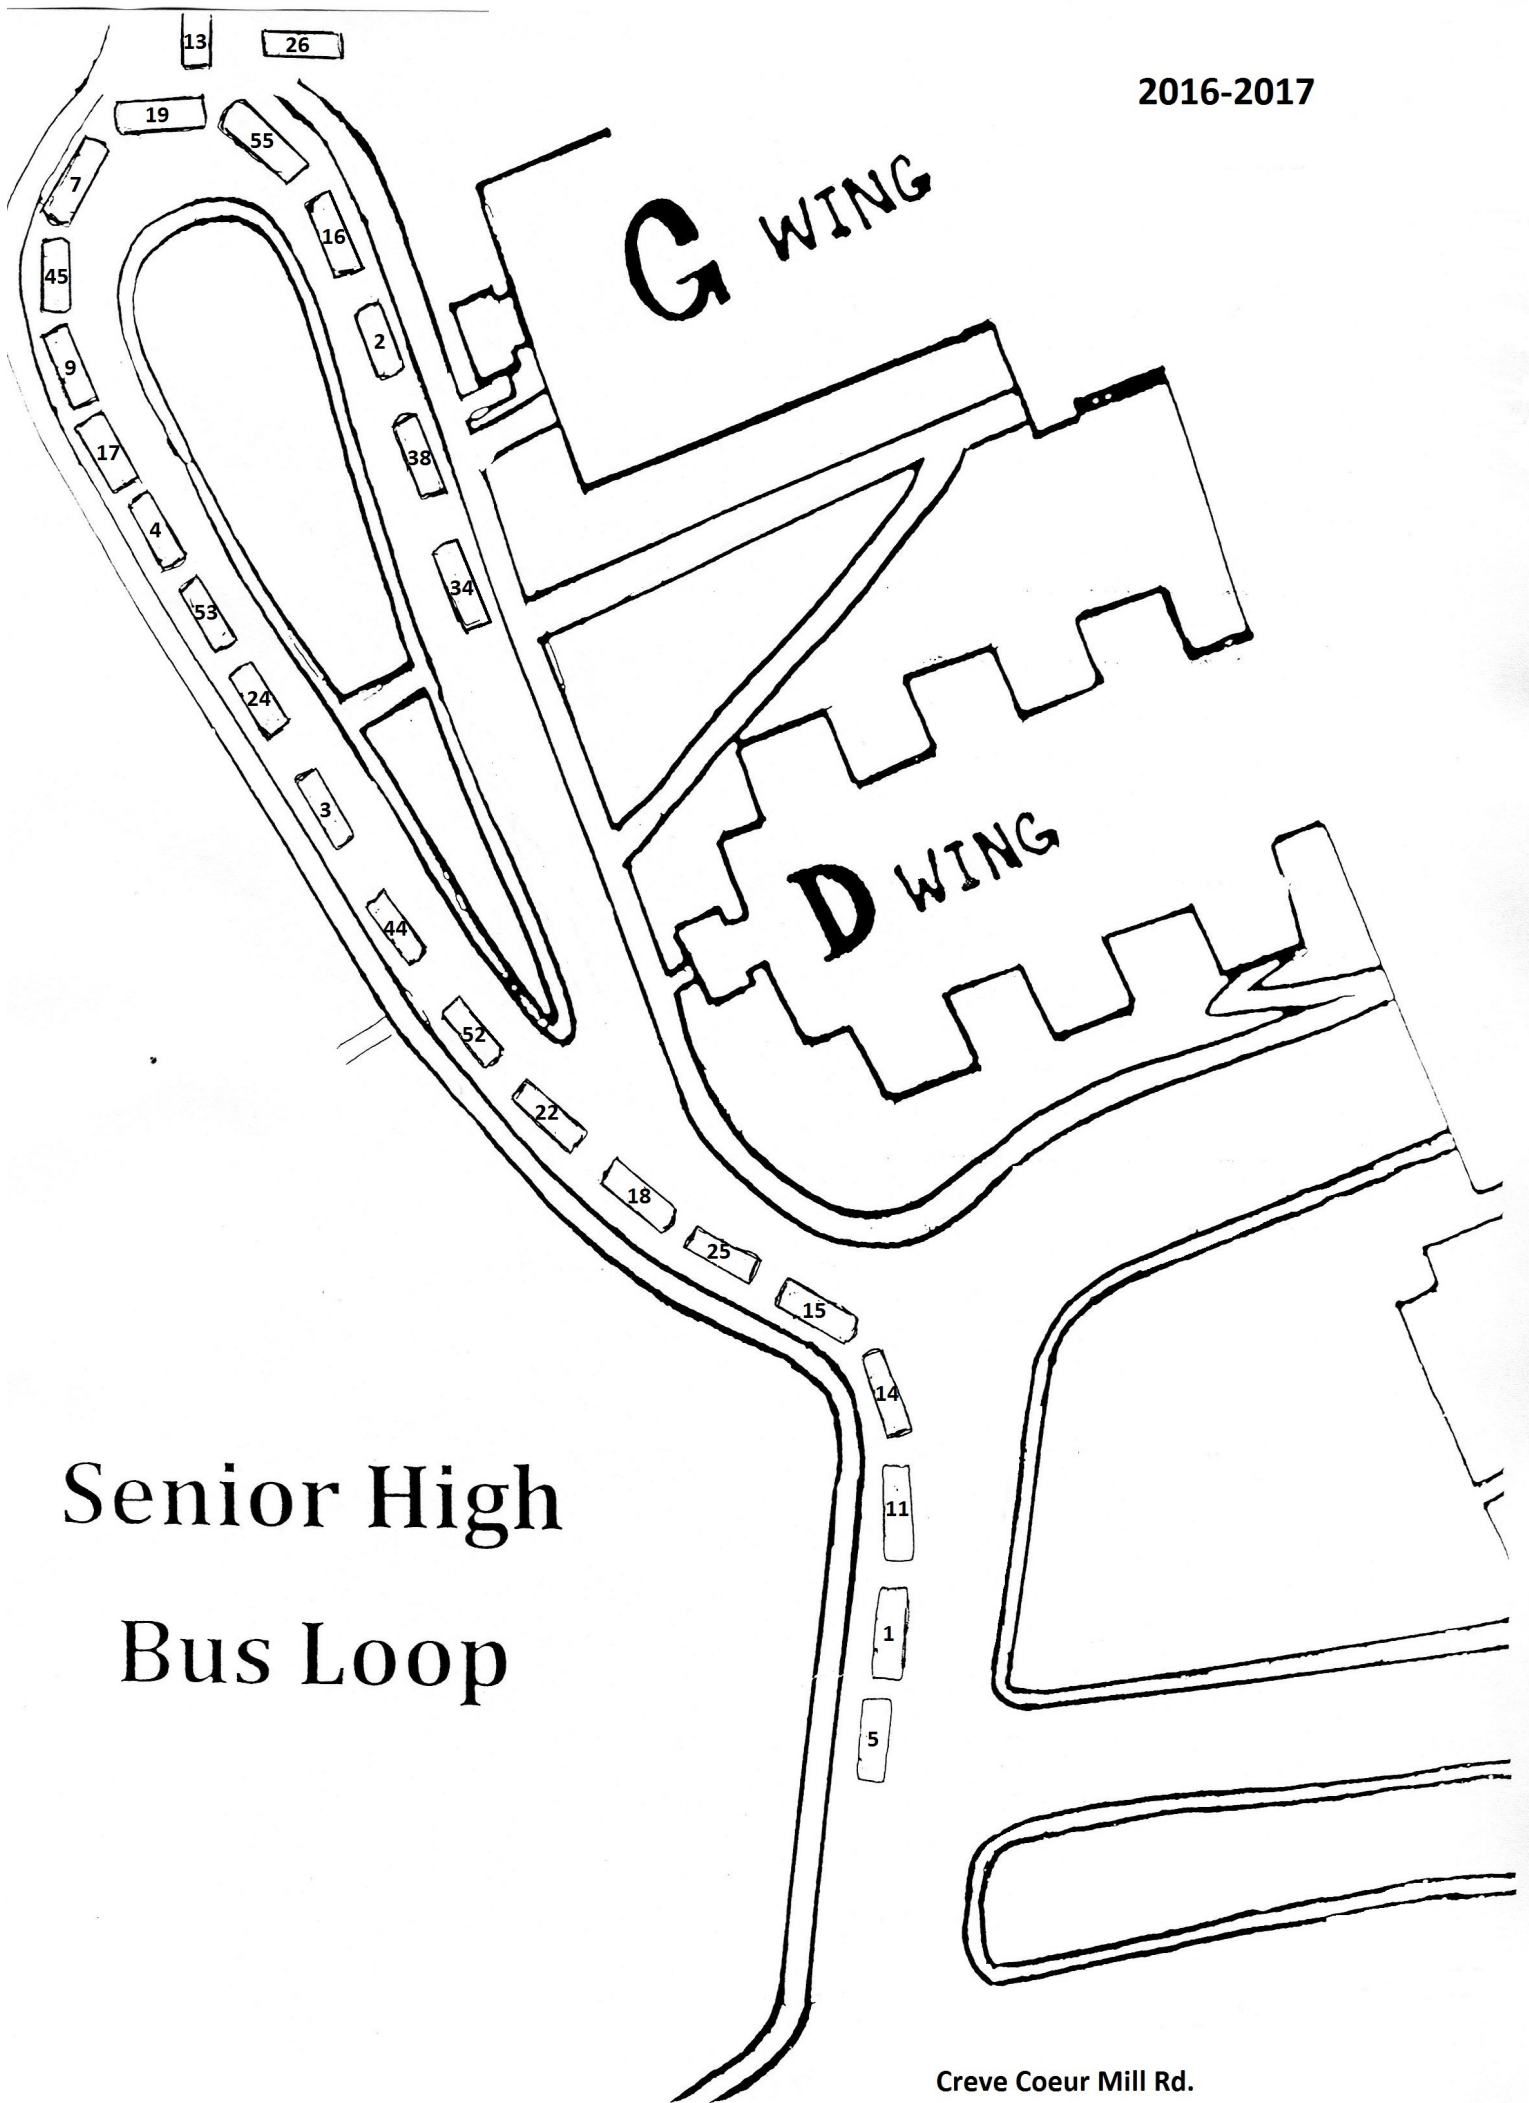

2016-2017

G WING

D WING

Senior High  
Bus Loop

Creve Coeur Mill Rd.